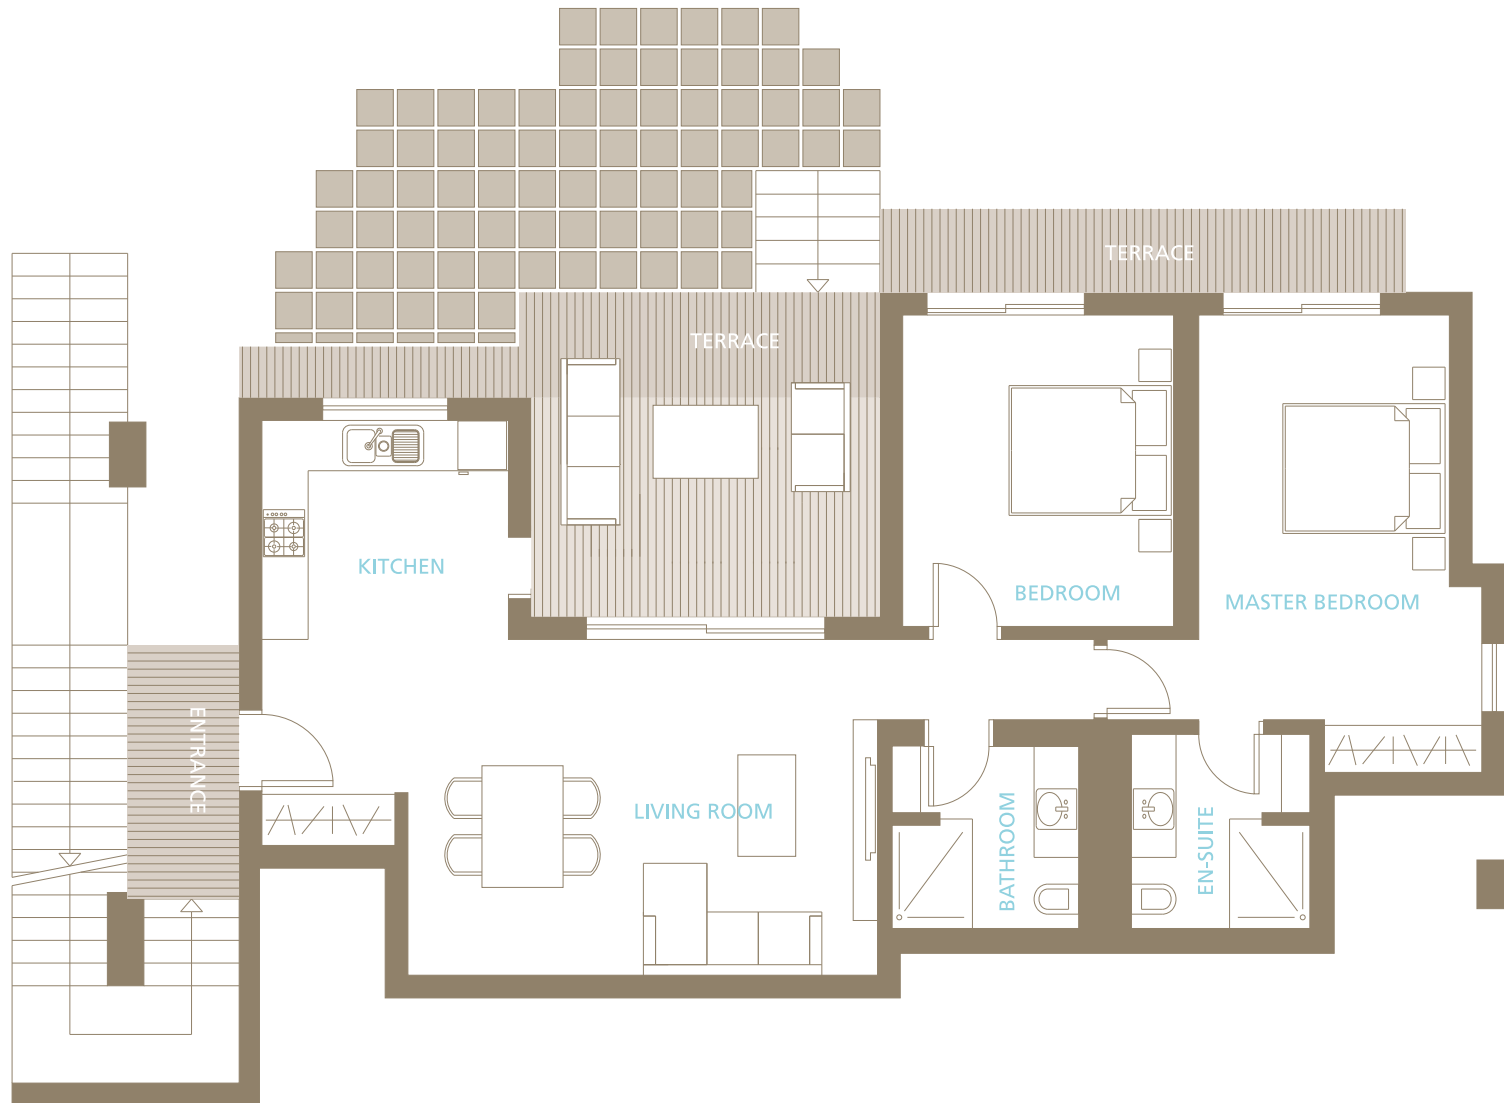

# The Yasemin Garden Floor

TOTAL LIVING AREA

151 m<sup>2</sup>

# The Yasemin Terrace Floor

TOTAL LIVING AREA

169 m<sup>2</sup>