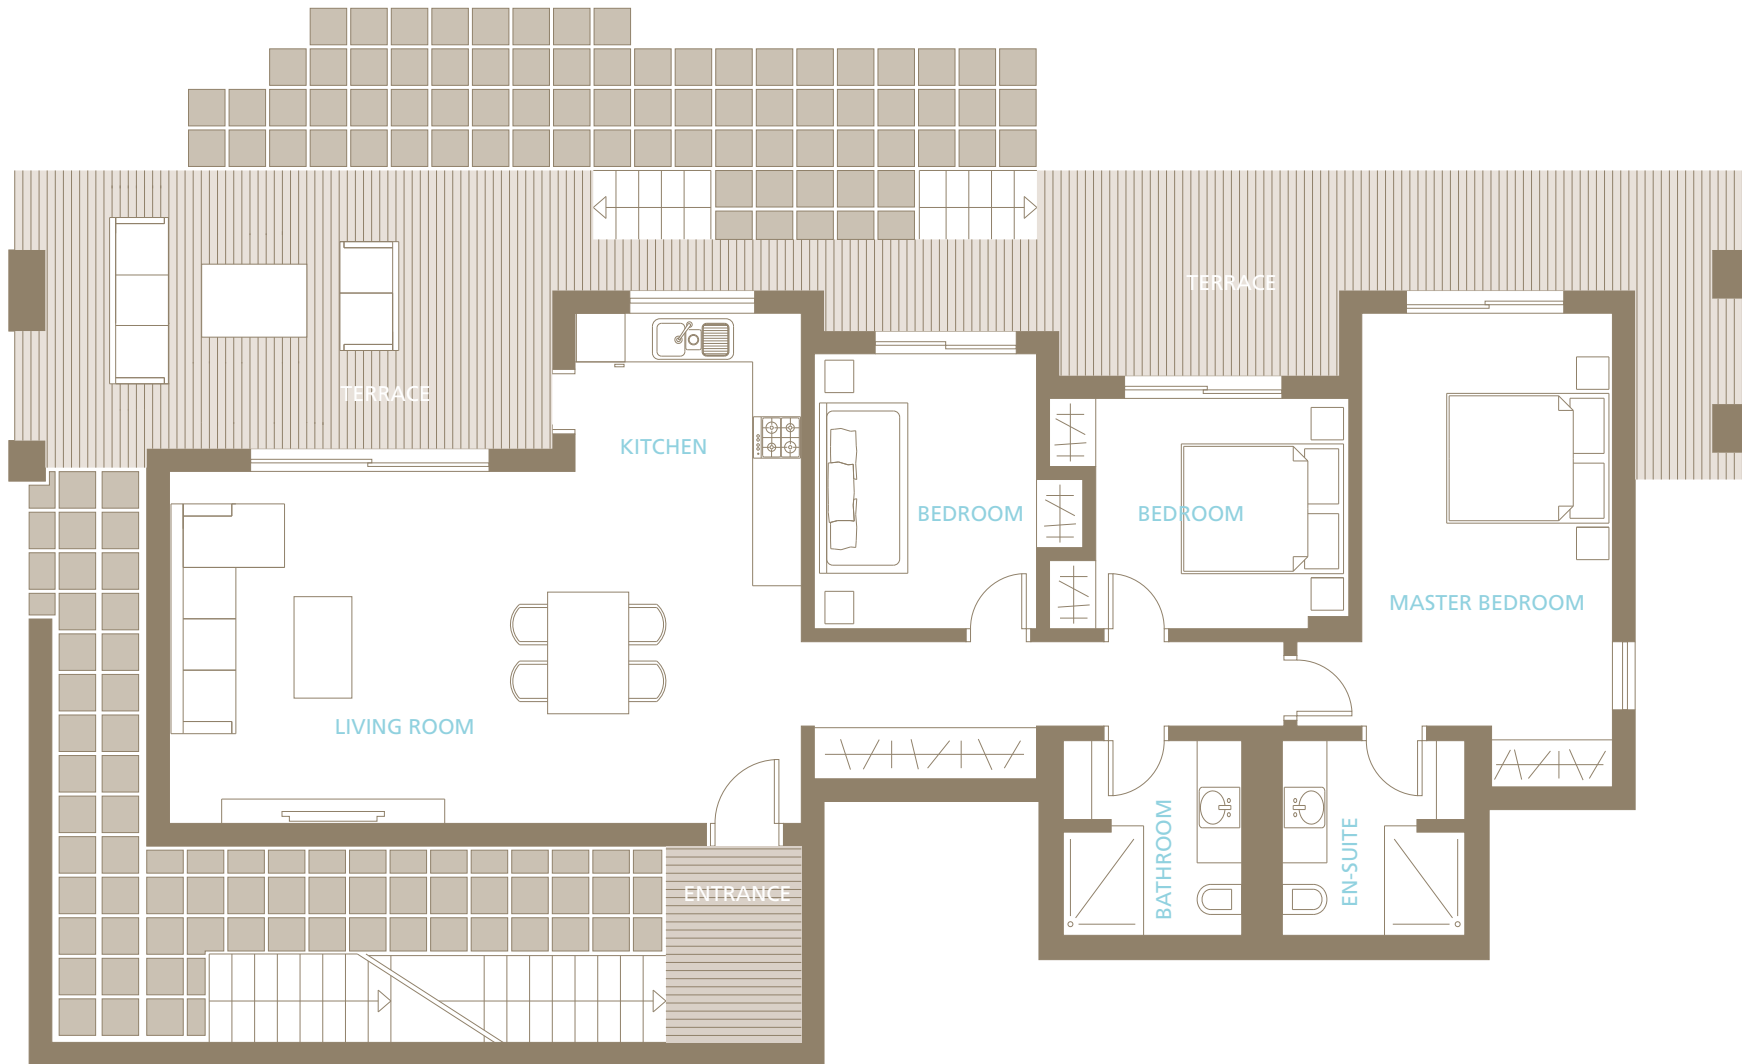

The Orkide

Garden Floor

TOTAL LIVING AREA

186 m²

The Orkide

Terrace Floor

TOTAL LIVING AREA

209 m²