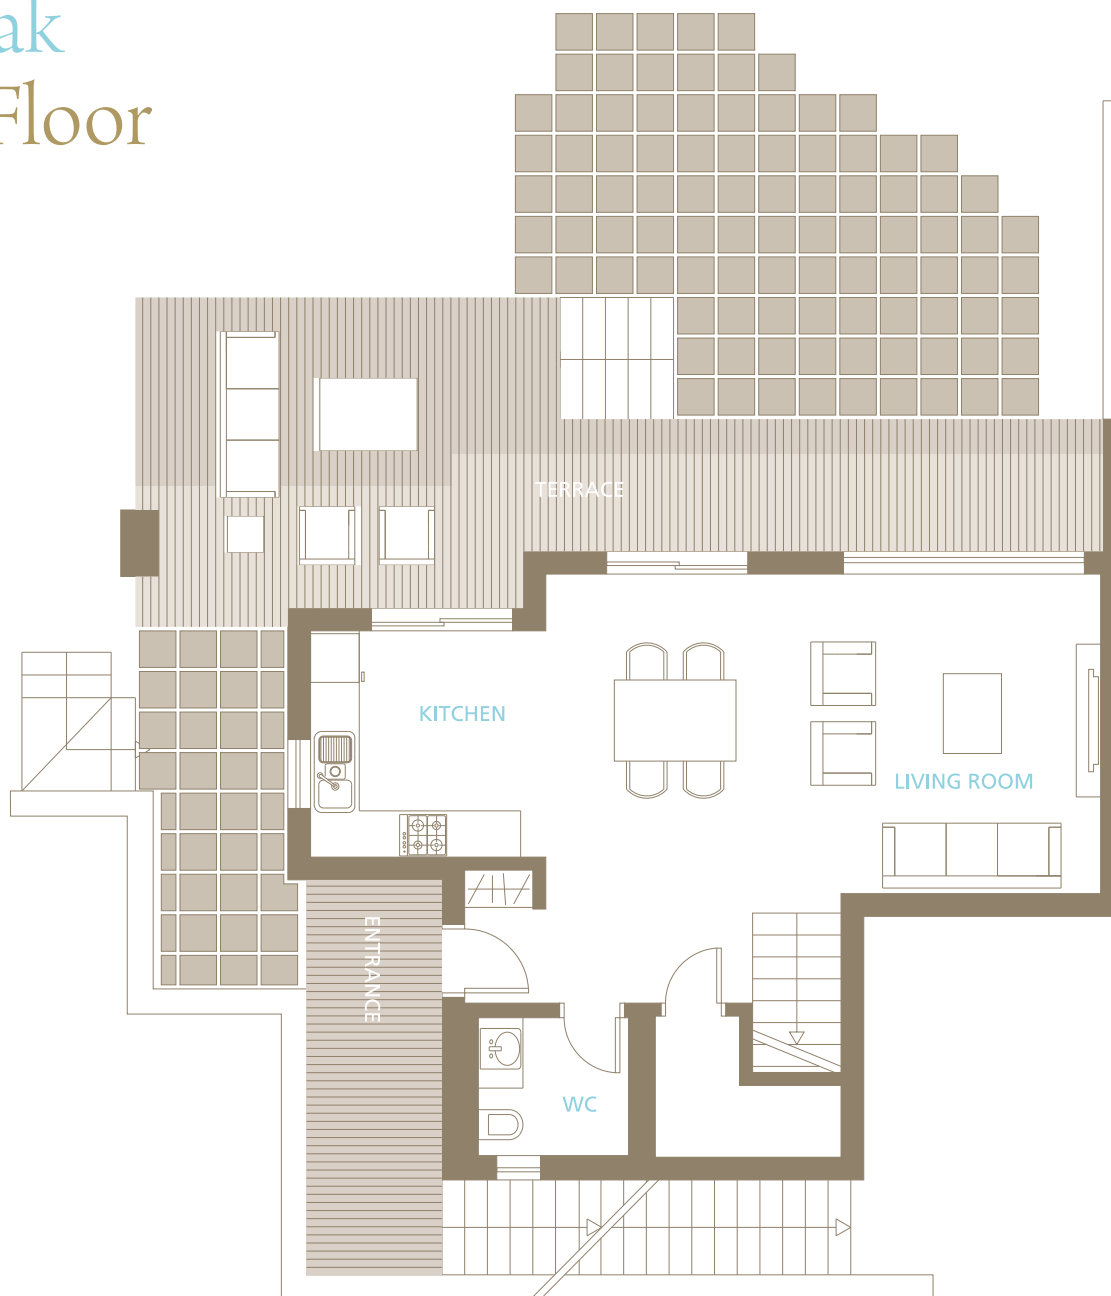

The Leylak Garden Floor

TOTAL LIVING AREA

193 m²

The Leylak Terrace Floor