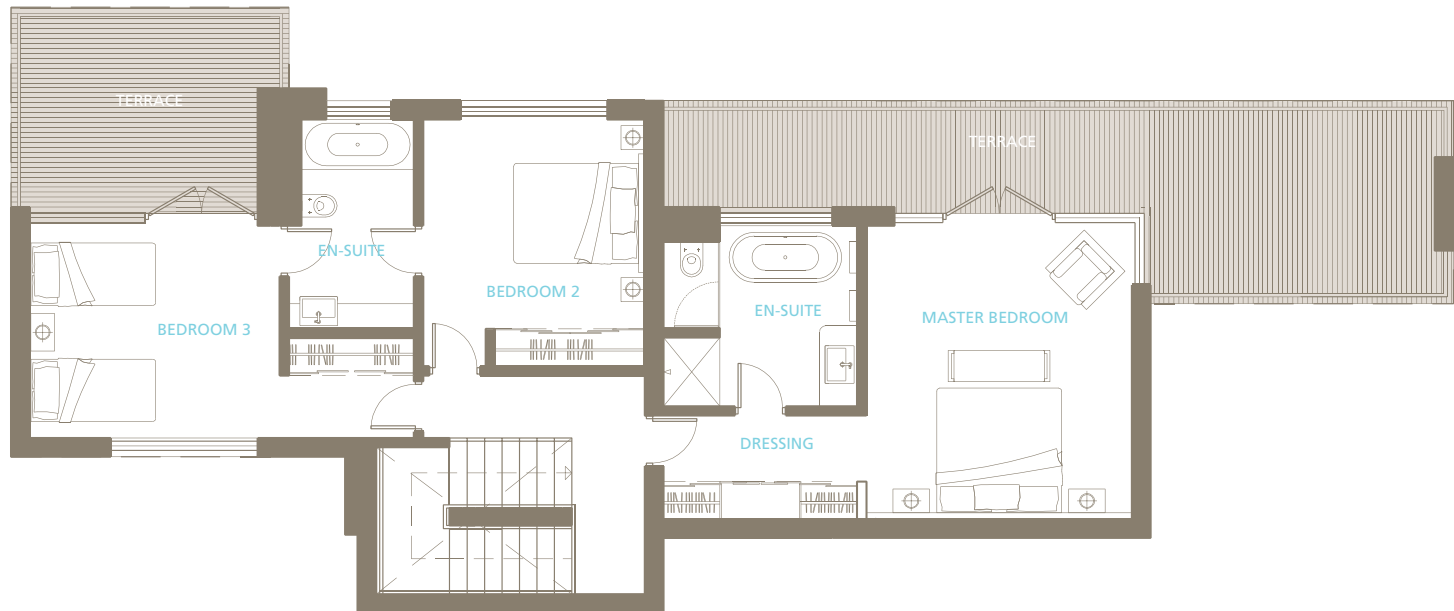

The Lapis

Lower Floor

Upper Floor

TOTAL COVERED AREA	263m²
Lower Floor	
Open Terraces and Balconies	20m ²
Open Garden Terrace	30m ²
Upper Floor	
Open Terraces and Balconies	30m ²
TOTAL LIVING AREA	343m²

CARIAN BAY