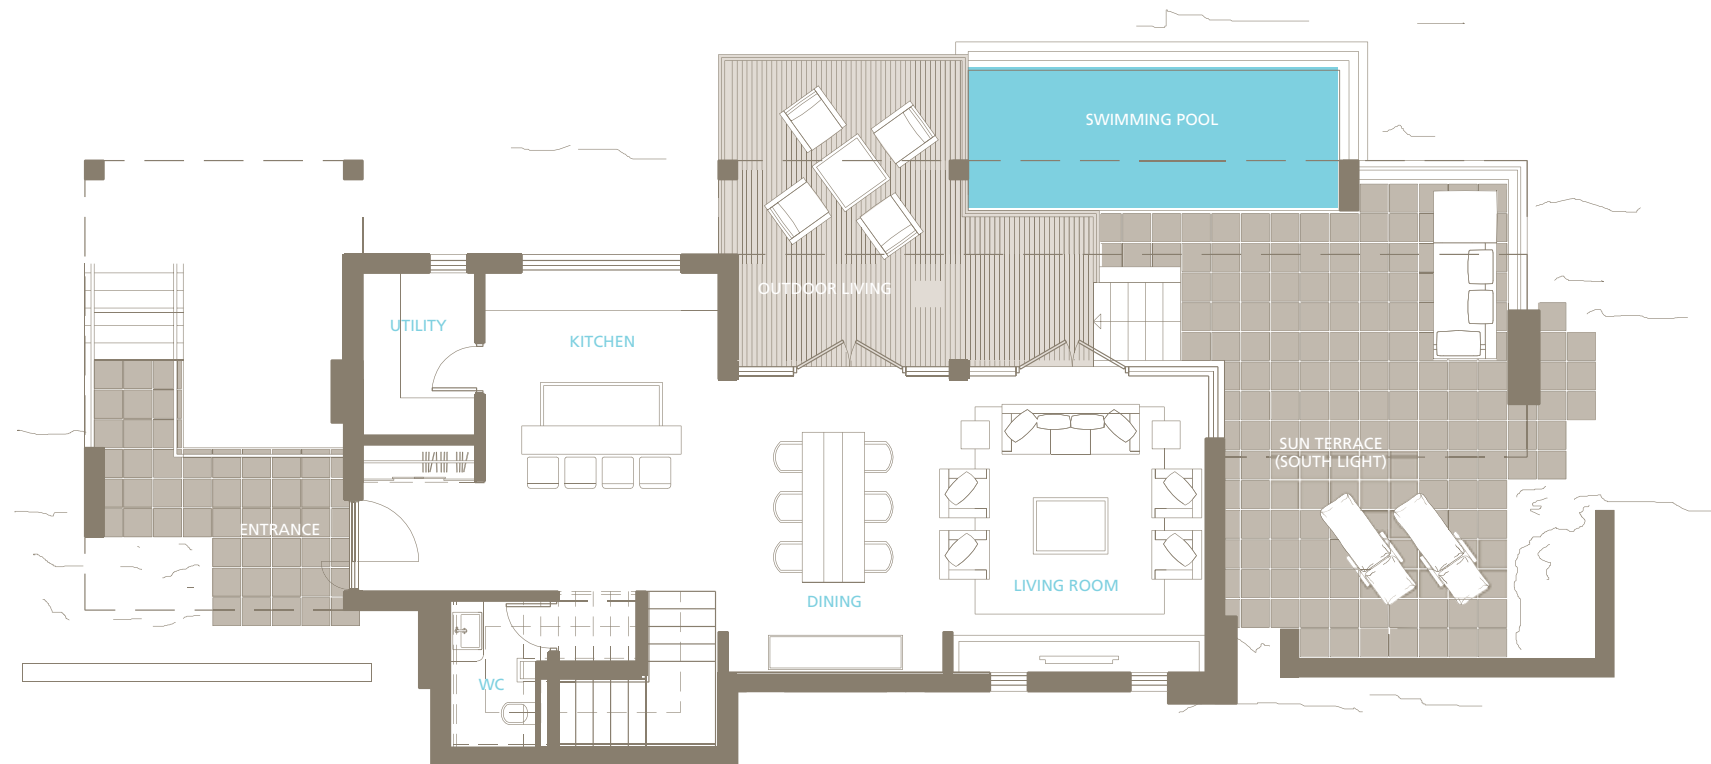

The Lapis

Lower Floor

Upper Floor

TOTAL COVERED AREA	263m²
Lower Floor	
Open Terraces and Balconies	20m ²
Open Garden Terrace	30m ²
Upper Floor	
Open Terraces and Balconies	30m ²
TOTAL LIVING AREA	343m²

CARIAN BAY