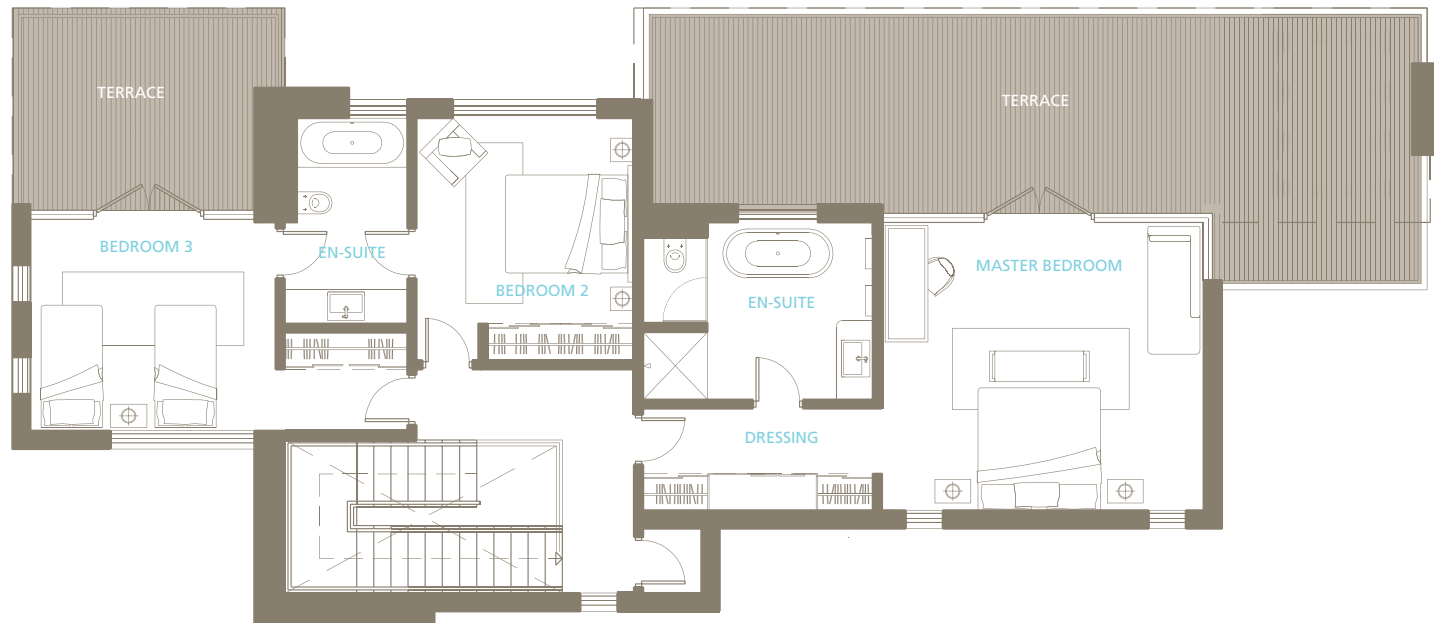

The Amber Lower Floor

Upper Floor

TOTAL COVERED AREA	308m²
Lower Floor	
Open Terraces and Balconies	20m ²
Open Garden Terrace	20m ²
Upper Floor	
Open Terraces and Balconies	30m ²
TOTAL LIVING AREA	378m²